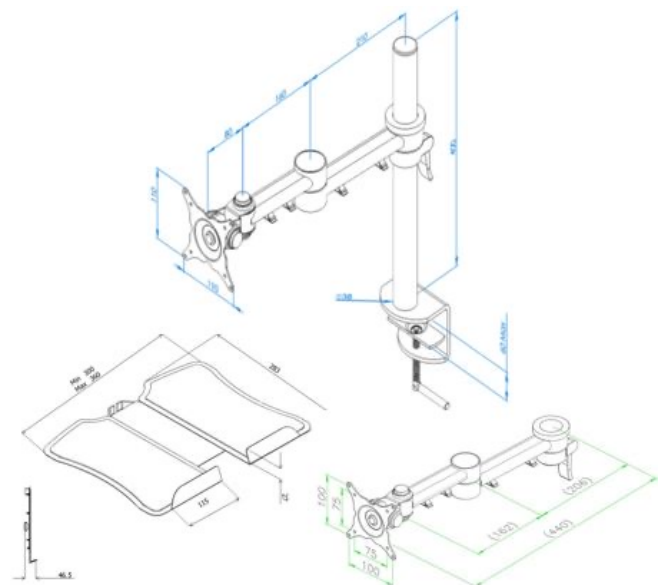

Stream dual beam with laptop stand – baby c clamp

Product Specification

Product code	STREAMCOMB13B - Black
Weight capacity	20kg per arm
Max screen size	30"
Max forward extension	440mm
VESA	75mm & 100mm VESA compliant
Movement	Height adjustment, tilt, swivel, rotation and reach
Height adjustment	Max height adjustment 300mm
Tilt	85 degrees up / 85 degrees down (170 degrees total)

Additional Information

2 dual beam height adjustable arms with standard clamp

Laptop holder attachment with VESA fitting

Cable management

Colour options available:

Silver – STREAMCOMB13 - RAL code 9006

White – STREAMCOMB13W - RAL code 9010

Black – STREAMCOMB13B - RAL code 9005

Ergo
01235 773373
www.ergold.co.uk
sales@ergold.co.uk

Stream dual beam with laptop stand – standard clamp

Product Dimensions

Product code	STREAMCOMB13
Clamp	Max desk depth 60mm
Post	400mm
Arms	Max 440mm extension
VESA	75mm & 100mm VESA compliant
Height adjustment	Max height adjustment 300mm
Tilt	85 degrees up / 85 degrees down (170 degrees total)
Laptop holder	W: 300mm-360mm, D: 283mm