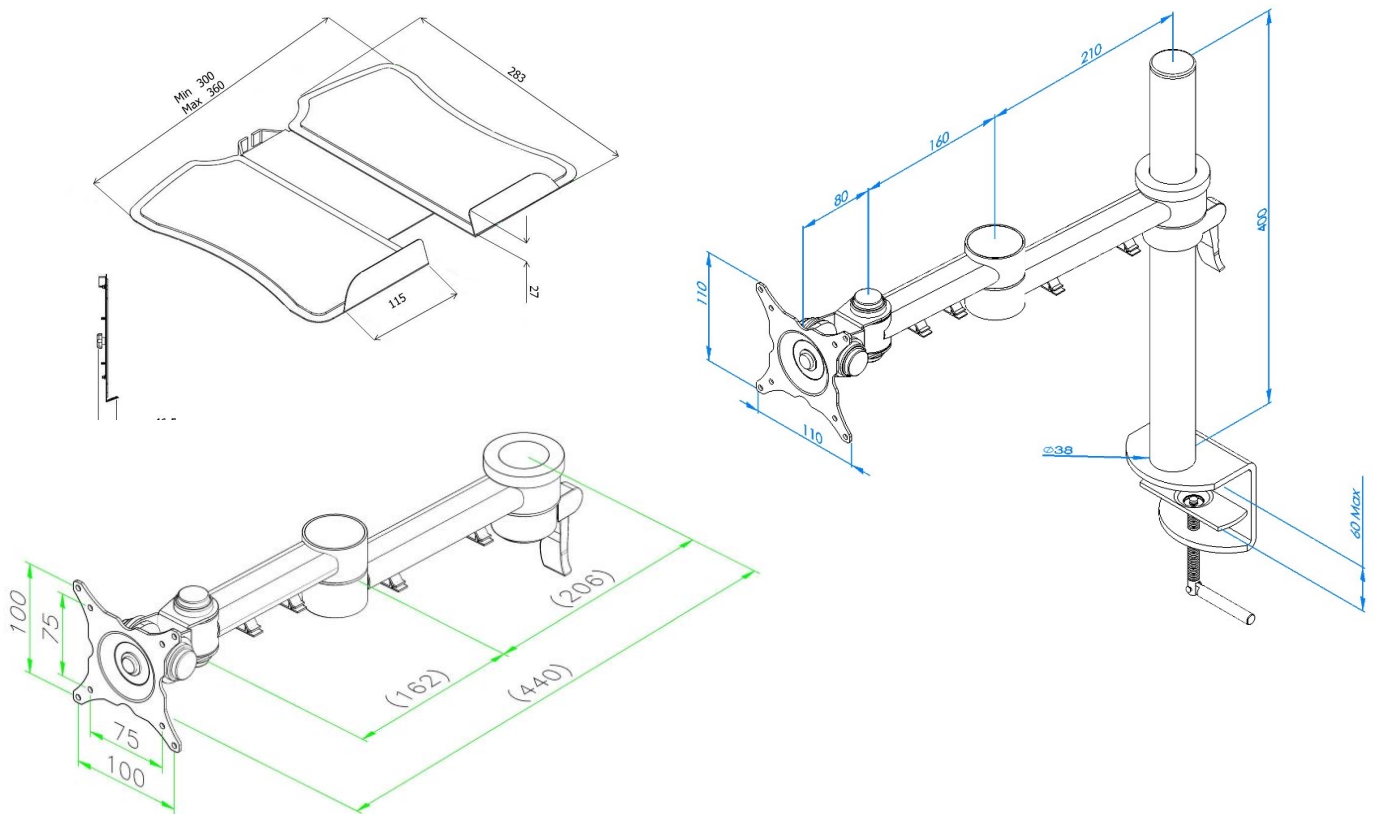

Stream dual beam with laptop stand – baby c clamp

Product Specification

Product code	STREAMCOMB13B - Black
Weight capacity	20kg per arm
Max screen size	30"
Max forward extension	440mm
VESA	75mm & 100mm VESA compliant
Movement	Height adjustment, tilt, swivel, rotation and reach
Height adjustment	Max height adjustment 300mm
Tilt	85 degrees up / 85 degrees down (170 degrees total)

Additional Information

2 dual beam height adjustable arms with standard clamp

Laptop holder attachment with VESA fitting

Cable management

Colour options available:

Silver – STREAMCOMB13 - RAL code 9006

White – STREAMCOMB13W - RAL code 9010

Black – STREAMCOMB13B - RAL code 9005

Ergo
01235 773373
www.ergold.co.uk
sales@ergold.co.uk

Stream dual beam with laptop stand – standard clamp

Product Dimensions

Product code	STREAMCOMB13
Clamp	Max desk depth 60mm
Post	400mm
Arms	Max 440mm extension
VESA	75mm & 100mm VESA compliant
Height adjustment	Max height adjustment 300mm
Tilt	85 degrees up / 85 degrees down (170 degrees total)
Laptop holder	W: 300mm-360mm, D: 283mm